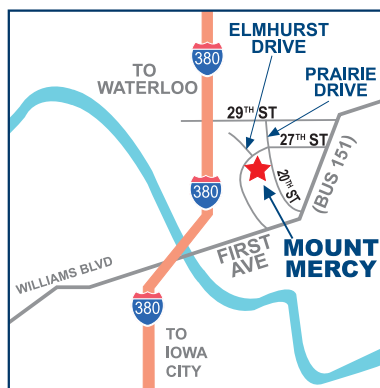

9. Betty Cherry
 Heritage Hall

10. McAuley Hall
 Janalyn Hanson White Gallery
 McAuley Theater

11. University Center
 Admissions Office
 Hilltop Grill
 Dining Center
 Residence Life

12. Regina Hall

13. Busse Center
 Busse Library
 Chapel of Mercy

14. Sacred Heart Convent

DRIVING DIRECTIONS TO CAMPUS

FROM I-380

1. Take the 29th Street NE Exit (Exit 22: Mount Mercy University)
2. Go east on 29th Street to Prairie Drive.
3. Turn right (south) onto Prairie Drive and go two blocks. The campus will be directly in front of you.

TRAVELING ON FIRST AVENUE / HWY 151 FROM THE EAST

1. Turn right onto 27th Street NE, proceeding until you reach Prairie Drive.
2. The campus will be on your left.

TRAVELING ON FIRST AVENUE / HWY 151 FROM THE WEST

1. Turn left on 20th Street NE, proceeding until it becomes Prairie Drive.
2. The campus will be on your left.