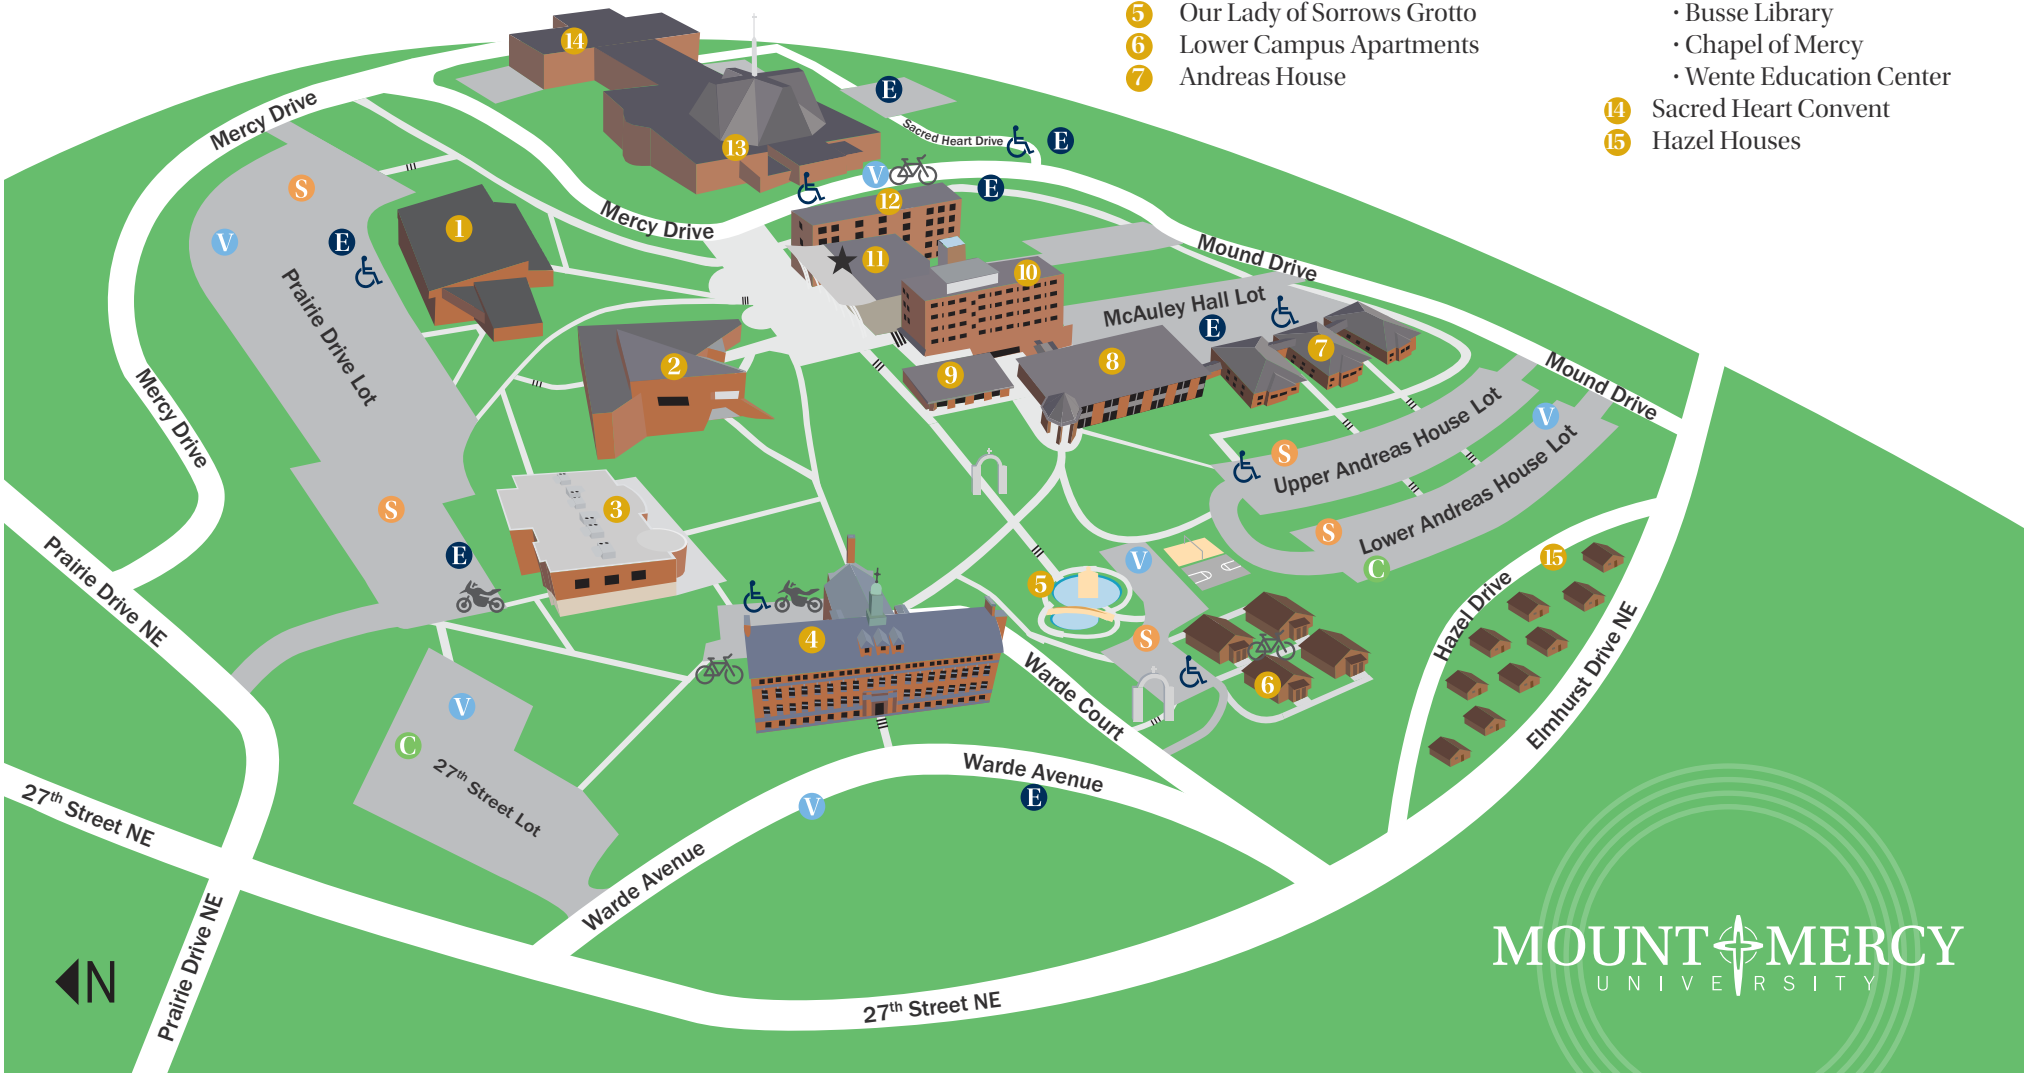

BUILDINGS & PARKING LOTS

- | | |
|--|--|
| 1 Hennessey Recreation Center | 8 Lundy Commons |
| 2 Donnelly Center
· Martin-Herold College of Nursing & Health | 9 Betty Cherry Heritage Hall |
| 3 Basile Hall | 10 McAuley Hall
· Academic Center for Excellence |
| 4 Warde Hall
· President's Office
· Development & Alumni Relations Office
· Provost's Office
· Financial Aid Office
· Registrar's Office | 11 Sisters of Mercy University Center
· Admissions Office
★ Information Desk
· Student Services
· Public Safety |
| 5 Our Lady of Sorrows Grotto | 12 Regina Hall |
| 6 Lower Campus Apartments | 13 Busse Center
· Busse Library
· Chapel of Mercy
· Wente Education Center |
| 7 Andreas House | 14 Sacred Heart Convent |
| | 15 Hazel Houses |

Directions from MOUNT MERCY'S MAIN CAMPUS

TO ROBERT W. PLASTER ATHLETIC COMPLEX

651 19th Street NE | Cedar Rapids, IA 52402

Take Elmhurst Drive NE/17th Street NE south to E Avenue NE. Turn left on E Avenue NE, and follow it until it intersects with 19th Street NE. Take another left into the main entrance/parking lot of the Robert W. Plaster Athletic Complex.

TO RINDERKNECHT ATHLETIC CENTER

939 17th Street NE | Cedar Rapids, IA 52402

Take Elmhurst Drive NE/17th Street NE south towards 1st Avenue East. Turn right into the Rinderknecht Athletic Center parking lot, across from the baseball diamonds.

TO CRST INTERNATIONAL GRADUATE CENTER

1650 Matterhorn Drive NE | Cedar Rapids, IA 52402

Take Elmhurst Drive NE/17th Street NE south to J Avenue NE. Turn right on J Avenue NE and continue to Wenig Road NE. Turn right onto Wenig Road NE, and turn left onto Matterhorn Drive NE. Turn left into the CRST International Graduate Center parking lot.