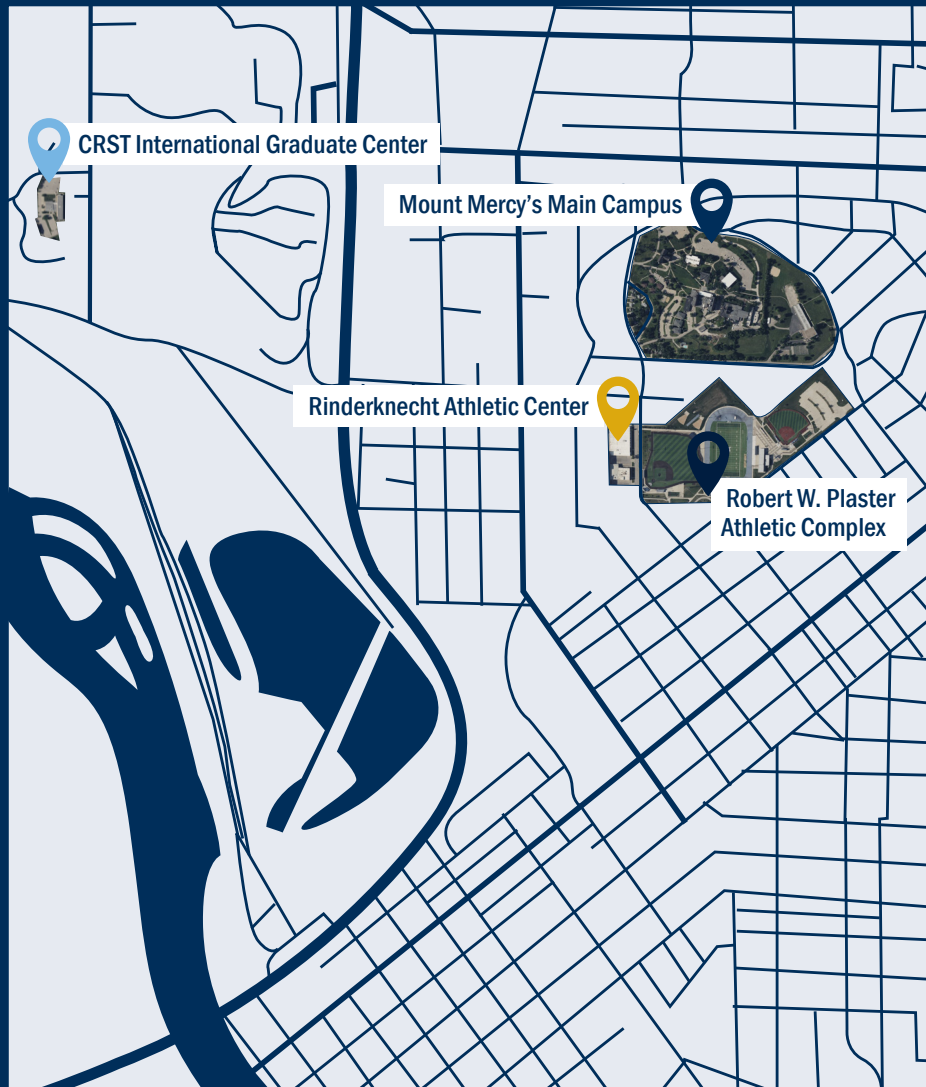

BUILDINGS & PARKING LOTS

- | | |
|--|--|
| 1 Hennessey Recreation Center | 8 Lundy Commons |
| 2 Donnelly Center
· Martin-Herold College of Nursing & Health | 9 Betty Cherry Heritage Hall |
| 3 Basile Hall | 10 McAuley Hall
· Academic Center for Excellence |
| 4 Warde Hall
· President's Office
· Development & Alumni Relations Office
· Provost's Office
· Financial Aid Office
· Registrar's Office | 11 Sisters of Mercy University Center
· Admissions Office
★ Information Desk
· Student Services
· Public Safety |
| 5 Our Lady of Sorrows Grotto | 12 Regina Hall |
| 6 Lower Campus Apartments | 13 Busse Center
· Busse Library
· Chapel of Mercy
· Wente Education Center |
| 7 Andreas House | 14 Sacred Heart Convent |
| | 15 Hazel Houses |

Directions from MOUNT MERCY'S MAIN CAMPUS

TO ROBERT W. PLASTER ATHLETIC COMPLEX

651 19th Street NE | Cedar Rapids, IA 52402

Take Elmhurst Drive NE/17th Street NE south to E Avenue NE. Turn left on E Avenue NE, and follow it until it intersects with 19th Street NE. Take another left into the main entrance/parking lot of the Robert W. Plaster Athletic Complex.

TO RINDERKNECHT ATHLETIC CENTER

939 17th Street NE | Cedar Rapids, IA 52402

Take Elmhurst Drive NE/17th Street NE south towards 1st Avenue East. Turn right into the Rinderknecht Athletic Center parking lot, across from the baseball diamonds.

TO CRST INTERNATIONAL GRADUATE CENTER

1650 Matterhorn Drive NE | Cedar Rapids, IA 52402

Take Elmhurst Drive NE/17th Street NE south to J Avenue NE. Turn right on J Avenue NE and continue to Wenig Road NE. Turn right onto Wenig Road NE, and turn left onto Matterhorn Drive NE. Turn left into the CRST International Graduate Center parking lot.